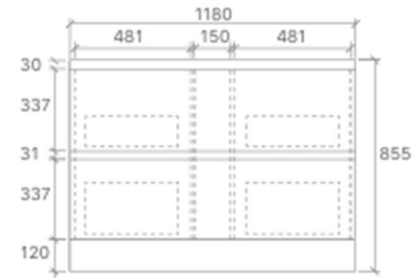

SY05-1500
Size: 1480x455x855mm

SYWH05-600
Size: 580x455x520mm

SYWH05-750R
Size: 730x455x520mm

SYWH05-900R
Size: 880x455x520mm

SYWH05-1200R
Size: 1180x455x520mm

SYWH05-1500
Size: 1480x455x520mm

SK7-600
SIZE: 580x455x855mm

WH8027-750R
Size: 730x455x520mm

WH8027-900R
Size: 880x455x520mm

WH8027-1200D
Size: 1180x455x520mm

WH8027-1200
Size: 1180x455x520mm

WH8027-1500
Size: 1480x455x520mm

WH8027-1800D
Size: 1776x455x520mm

YOKO-600
Size: 580x455x540mm

YOKO-750
Size: 730x455x540mm

YOKO-900
Size: 880x455x540mm

YOKO-1200
Size: 1180x455x540mm

YOKO-1500
Size: 1480x455x540mm

YOKO-1500D
Size: 1480x455x540mm

CORE-600
Size: 580x455x855mm

CORE-750
Size: 730x455x855mm

CORE-900
Size: 880x455x855mm

CORE-1200
Size: 1180x455x855mm

CORE-1200D
Size: 1180x455x855mm

CORE-1500
Size: 1480x455x855mm

CORE-1500D
Size: 1480x455x855mm

SK32-600
Size: 580x355x855mm

SK32-750R
Size: 730x355x855mm