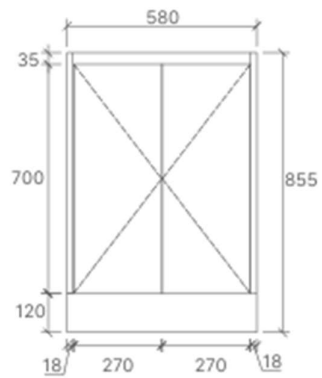

WH8027-750R
Size: 730x455x520mm

WH8027-900R
Size: 880x455x520mm

WH8027-1200D
Size: 1180x455x520mm

WH8027-1200
Size: 1180x455x520mm

WH8027-1500
Size: 1480x455x520mm

WH8027-1800D
Size: 1776x455x520mm

YOKO-600
Size: 580x455x540mm

YOKO-750
Size: 730x455x540mm

YOKO-900
Size: 880x455x540mm

YOKO-1200
Size: 1180x455x540mm

YOKO-1500
Size: 1480x455x540mm

YOKO-1500D
Size: 1480x455x540mm

CORE-600
Size: 580x455x855mm

CORE-750
Size: 730x455x855mm

CORE-900
Size: 880x455x855mm

CORE-1200
Size: 1180x455x855mm

CORE-1200D
Size: 1180x455x855mm

CORE-1500
Size: 1480x455x855mm

CORE-1500D
Size: 1480x455x855mm

SK32-600
Size: 580x355x855mm

SK32-750R
Size: 730x355x855mm

SK32-900R
Size: 880x355x855mm

WH32-600
Size: 580x355x520mm

WH32-750R
Size: 730x355x520mm

WH32-900R
Size: 880x355x520mm

PC6060
Corner: 580x580x820mm
Floorstanding Vanity

PC6090
Coner: 580x880x820mm
Floorstanding Vanity