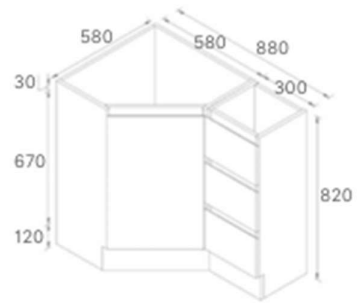

YOKO-750
Size: 730x455x540mm

YOKO-900
Size: 880x455x540mm

YOKO-1200
Size: 1180x455x540mm

YOKO-1500
Size: 1480x455x540mm

YOKO-1500D
Size: 1480x455x540mm

CORE-600
Size: 580x455x855mm

CORE-750
Size: 730x455x855mm

CORE-900
Size: 880x455x855mm

CORE-1200
Size: 1180x455x855mm

CORE-1200D
Size: 1180x455x855mm

CORE-1500
Size: 1480x455x855mm

CORE-1500D
Size: 1480x455x855mm

SK32-600
Size: 580x355x855mm

SK32-750R
Size: 730x355x855mm

SK32-900R
Size: 880x355x855mm

WH32-600
Size: 580x355x520mm

WH32-750R
Size: 730x355x520mm

WH32-900R
Size: 880x355x520mm

PC6060
Corner: 580x580x820mm
Floorstanding Vanity

PC6090
Coner: 580x880x820mm
Floorstanding Vanity

PC9060
Coner: 880x580x820mm

PC9090
Corner: 880x880x820mm