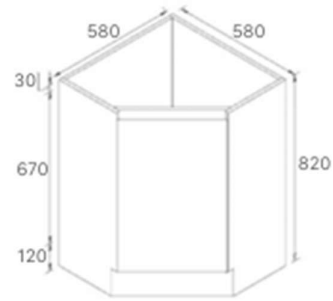

YOKO-750
Size: 730x455x540mm

YOKO-900
Size: 880x455x540mm

YOKO-1200
Size: 1180x455x540mm

YOKO-1500
Size: 1480x455x540mm

YOKO-1500D
Size: 1480x455x540mm

CORE-600
Size: 580x455x855mm

CORE-750
Size: 730x455x855mm

CORE-900
Size: 880x455x855mm

CORE-1200
Size: 1180x455x855mm

CORE-1200D
Size: 1180x455x855mm

CORE-1500
Size: 1480x455x855mm

CORE-1500D
Size: 1480x455x855mm

SK32-600
Size: 580x355x855mm

SK32-750R
Size: 730x355x855mm

SK32-900R
Size: 880x355x855mm

WH32-600
Size: 580x355x520mm

WH32-750R
Size: 730x355x520mm

WH32-900R
Size: 880x355x520mm

PC6060
Corner: 580x580x820mm
Floorstanding Vanity

PC6090
Coner: 580x880x820mm
Floorstanding Vanity

PC9060
Coner: 880x580x820mm

PC9090
Corner: 880x880x820mm