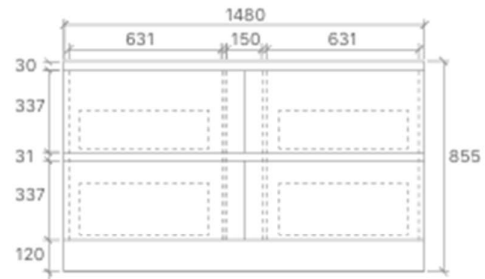

SY05-1500
Size: 1480x455x855mm

SYWH05-600
Size: 580x455x520mm

SYWH05-750R
Size: 730x455x520mm

SYWH05-900R
Size: 880x455x520mm

SYWH05-1200R
Size: 1180x455x520mm

SYWH05-1500
Size: 1480x455x520mm

SK7-600
SIZE: 580x455x855mm

WH8027-750R
Size: 730x455x520mm

WH8027-900R
Size: 880x455x520mm

WH8027-1200D
Size: 1180x455x520mm

WH8027-1200
Size: 1180x455x520mm

WH8027-1500
Size: 1480x455x520mm

WH8027-1800D
Size: 1776x455x520mm

YOKO-600
Size: 580x455x540mm

YOKO-750
Size: 730x455x540mm

YOKO-900
Size: 880x455x540mm

YOKO-1200
Size: 1180x455x540mm

YOKO-1500
Size: 1480x455x540mm

YOKO-1500D
Size: 1480x455x540mm

CORE-600
Size: 580x455x855mm

CORE-750
Size: 730x455x855mm

CORE-900
Size: 880x455x855mm

CORE-1200
Size: 1180x455x855mm

CORE-1200D
Size: 1180x455x855mm

CORE-1500
Size: 1480x455x855mm

CORE-1500D
Size: 1480x455x855mm

SK32-600
Size: 580x355x855mm

SK32-750R
Size: 730x355x855mm