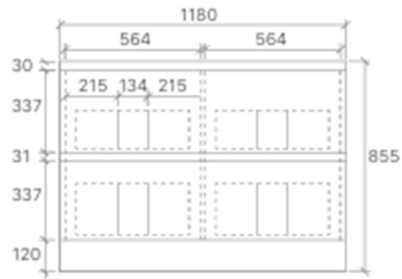

SY05-1500
Size: 1480x455x855mm

SYWH05-600
Size: 580x455x520mm

SYWH05-750R
Size: 730x455x520mm

SYWH05-900R
Size: 880x455x520mm

SYWH05-1200R
Size: 1180x455x520mm

SYWH05-1500
Size: 1480x455x520mm

SK7-600
SIZE: 580x455x855mm

WH8027-750R
Size: 730x455x520mm

WH8027-900R
Size: 880x455x520mm

WH8027-1200D
Size: 1180x455x520mm

WH8027-1200
Size: 1180x455x520mm

WH8027-1500
Size: 1480x455x520mm

WH8027-1800D
Size: 1776x455x520mm

YOKO-600
Size: 580x455x540mm

YOKO-750
Size: 730x455x540mm

YOKO-900
Size: 880x455x540mm

YOKO-1200
Size: 1180x455x540mm

YOKO-1500
Size: 1480x455x540mm

YOKO-1500D
Size: 1480x455x540mm

CORE-600
Size: 580x455x855mm

CORE-750
Size: 730x455x855mm

CORE-900
Size: 880x455x855mm

CORE-1200
Size: 1180x455x855mm

CORE-1200D
Size: 1180x455x855mm

CORE-1500
Size: 1480x455x855mm

CORE-1500D
Size: 1480x455x855mm

SK32-600
Size: 580x355x855mm

SK32-750R
Size: 730x355x855mm