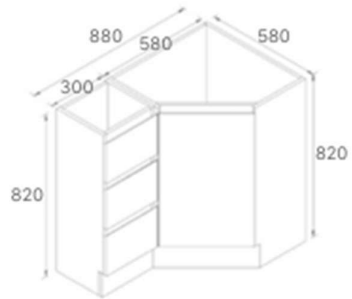

YOKO-750
Size: 730x455x540mm

YOKO-900
Size: 880x455x540mm

YOKO-1200
Size: 1180x455x540mm

YOKO-1500
Size: 1480x455x540mm

YOKO-1500D
Size: 1480x455x540mm

CORE-600
Size: 580x455x855mm

CORE-750
Size: 730x455x855mm

CORE-900
Size: 880x455x855mm

CORE-1200
Size: 1180x455x855mm

CORE-1200D
Size: 1180x455x855mm

CORE-1500
Size: 1480x455x855mm

CORE-1500D
Size: 1480x455x855mm

SK32-600
Size: 580x355x855mm

SK32-750R
Size: 730x355x855mm

SK32-900R
Size: 880x355x855mm

WH32-600
Size: 580x355x520mm

WH32-750R
Size: 730x355x520mm

WH32-900R
Size: 880x355x520mm

PC6060
Corner: 580x580x820mm
Floorstanding Vanity

PC6090
Coner: 580x880x820mm
Floorstanding Vanity

PC9060
Coner: 880x580x820mm

PC9090
Corner: 880x880x820mm