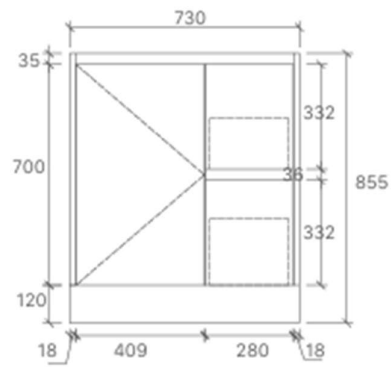

WH8027-750R
Size: 730x455x520mm

WH8027-900R
Size: 880x455x520mm

WH8027-1200D
Size: 1180x455x520mm

WH8027-1200
Size: 1180x455x520mm

WH8027-1500
Size: 1480x455x520mm

WH8027-1800D
Size: 1776x455x520mm

YOKO-600
Size: 580x455x540mm

YOKO-750
Size: 730x455x540mm

YOKO-900
Size: 880x455x540mm

YOKO-1200
Size: 1180x455x540mm

YOKO-1500
Size: 1480x455x540mm

YOKO-1500D
Size: 1480x455x540mm

CORE-600
Size: 580x455x855mm

CORE-750
Size: 730x455x855mm

CORE-900
Size: 880x455x855mm

CORE-1200
Size: 1180x455x855mm

CORE-1200D
Size: 1180x455x855mm

CORE-1500
Size: 1480x455x855mm

CORE-1500D
Size: 1480x455x855mm

SK32-600
Size: 580x355x855mm

SK32-750R
Size: 730x355x855mm

SK32-900R
Size: 880x355x855mm

WH32-600
Size: 580x355x520mm

WH32-750R
Size: 730x355x520mm

WH32-900R
Size: 880x355x520mm

PC6060
Corner: 580x580x820mm
Floorstanding Vanity

PC6090
Coner: 580x880x820mm
Floorstanding Vanity