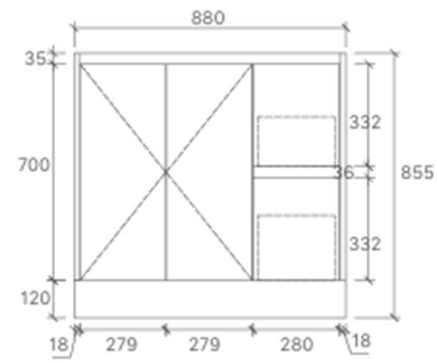

WH8027-750R
Size: 730x455x520mm

WH8027-900R
Size: 880x455x520mm

WH8027-1200D
Size: 1180x455x520mm

WH8027-1200
Size: 1180x455x520mm

WH8027-1500
Size: 1480x455x520mm

WH8027-1800D
Size: 1776x455x520mm

YOKO-600
Size: 580x455x540mm

YOKO-750
Size: 730x455x540mm

YOKO-900
Size: 880x455x540mm

YOKO-1200
Size: 1180x455x540mm

YOKO-1500
Size: 1480x455x540mm

YOKO-1500D
Size: 1480x455x540mm

CORE-600
Size: 580x455x855mm

CORE-750
Size: 730x455x855mm

CORE-900
Size: 880x455x855mm

CORE-1200
Size: 1180x455x855mm

CORE-1200D
Size: 1180x455x855mm

CORE-1500
Size: 1480x455x855mm

CORE-1500D
Size: 1480x455x855mm

SK32-600
Size: 580x355x855mm

SK32-750R
Size: 730x355x855mm

SK32-900R
Size: 880x355x855mm

WH32-600
Size: 580x355x520mm

WH32-750R
Size: 730x355x520mm

WH32-900R
Size: 880x355x520mm

PC6060
Corner: 580x580x820mm
Floorstanding Vanity

PC6090
Coner: 580x880x820mm
Floorstanding Vanity