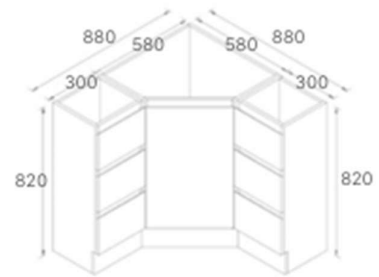

YOKO-750
Size: 730x455x540mm

YOKO-900
Size: 880x455x540mm

YOKO-1200
Size: 1180x455x540mm

YOKO-1500
Size: 1480x455x540mm

YOKO-1500D
Size: 1480x455x540mm

CORE-600
Size: 580x455x855mm

CORE-750
Size: 730x455x855mm

CORE-900
Size: 880x455x855mm

CORE-1200
Size: 1180x455x855mm

CORE-1200D
Size: 1180x455x855mm

CORE-1500
Size: 1480x455x855mm

CORE-1500D
Size: 1480x455x855mm

SK32-600
Size: 580x355x855mm

SK32-750R
Size: 730x355x855mm

SK32-900R
Size: 880x355x855mm

WH32-600
Size: 580x355x520mm

WH32-750R
Size: 730x355x520mm

WH32-900R
Size: 880x355x520mm

PC6060
Corner: 580x580x820mm
Floorstanding Vanity

PC6090
Coner: 580x880x820mm
Floorstanding Vanity

PC9060
Coner: 880x580x820mm

PC9090
Corner: 880x880x820mm