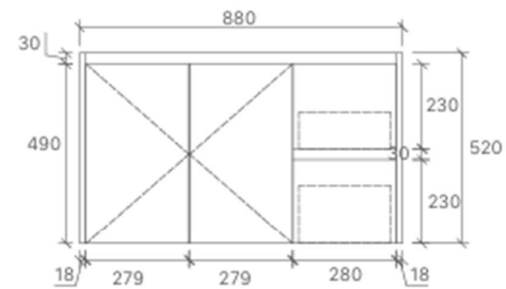

WH8027-750R
Size: 730x455x520mm

WH8027-900R
Size: 880x455x520mm

WH8027-1200D
Size: 1180x455x520mm

WH8027-1200
Size: 1180x455x520mm

WH8027-1500
Size: 1480x455x520mm

WH8027-1800D
Size: 1776x455x520mm

YOKO-600
Size: 580x455x540mm

YOKO-750
Size: 730x455x540mm

YOKO-900
Size: 880x455x540mm

YOKO-1200
Size: 1180x455x540mm

YOKO-1500
Size: 1480x455x540mm

YOKO-1500D
Size: 1480x455x540mm

CORE-600
Size: 580x455x855mm

CORE-750
Size: 730x455x855mm

CORE-900
Size: 880x455x855mm

CORE-1200
Size: 1180x455x855mm

CORE-1200D
Size: 1180x455x855mm

CORE-1500
Size: 1480x455x855mm

CORE-1500D
Size: 1480x455x855mm

SK32-600
Size: 580x355x855mm

SK32-750R
Size: 730x355x855mm

SK32-900R
Size: 880x355x855mm

WH32-600
Size: 580x355x520mm

WH32-750R
Size: 730x355x520mm

WH32-900R
Size: 880x355x520mm

PC6060
Corner: 580x580x820mm
Floorstanding Vanity

PC6090
Coner: 580x880x820mm
Floorstanding Vanity