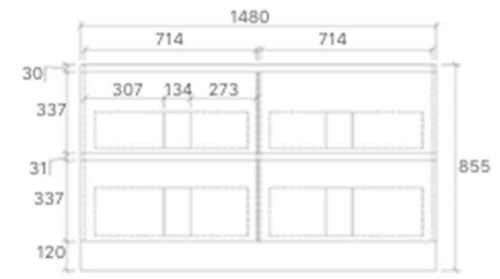

WH8027-750R
Size: 730x455x520mm

WH8027-900R
Size: 880x455x520mm

WH8027-1200D
Size: 1180x455x520mm

WH8027-1200
Size: 1180x455x520mm

WH8027-1500
Size: 1480x455x520mm

WH8027-1800D
Size: 1776x455x520mm

YOKO-600
Size: 580x455x540mm

YOKO-750
Size: 730x455x540mm

YOKO-900
Size: 880x455x540mm

YOKO-1200
Size: 1180x455x540mm

YOKO-1500
Size: 1480x455x540mm

YOKO-1500D
Size: 1480x455x540mm

CORE-600
Size: 580x455x855mm

CORE-750
Size: 730x455x855mm

CORE-900
Size: 880x455x855mm

CORE-1200
Size: 1180x455x855mm

CORE-1200D
Size: 1180x455x855mm

CORE-1500
Size: 1480x455x855mm

CORE-1500D
Size: 1480x455x855mm

SK32-600
Size: 580x355x855mm

SK32-750R
Size: 730x355x855mm

SK32-900R
Size: 880x355x855mm

WH32-600
Size: 580x355x520mm

WH32-750R
Size: 730x355x520mm

WH32-900R
Size: 880x355x520mm

PC6060
Corner: 580x580x820mm
Floorstanding Vanity

PC6090
Coner: 580x880x820mm
Floorstanding Vanity